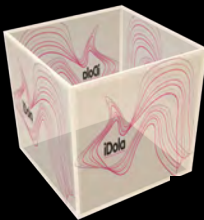

saturn - double sided

saturn - single sided

tri-star - single sided

tri-star - double sided

cube star

eclipse

comet

mercury

Horizon - fabric screens

Brand your event with style, whilst providing practical elements such as conference break-out areas, backdrops, private booths and chill-out areas.

- from 3m to 6m diameter, up to 2m high
- single or double sided
- produced in full colour
- available to buy or hire
- full installation service available