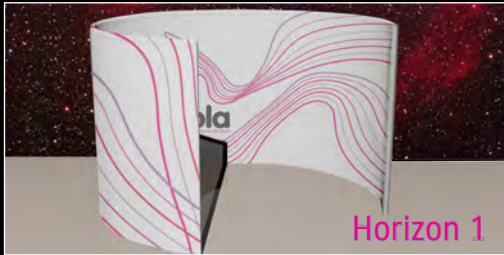

Orbit - suspended structures

Create a stunning focal point for your event with a branded suspended structure.

- from 1.5m diameter to 6m diameter, up to 3m wide
- single or double sided
- produced in full colour
- available to buy or hire
- full installation service available

saturn - double sided

saturn - single sided

tri-star - single sided

tri-star - double sided

cube star

eclipse

comet

mercury

Horizon - fabric screens

Brand your event with style, whilst providing practical elements such as conference break-out areas, backdrops, private booths and chill-out areas.

- from 3m to 6m diameter, up to 2m high
- single or double sided
- produced in full colour
- available to buy or hire
- full installation service available